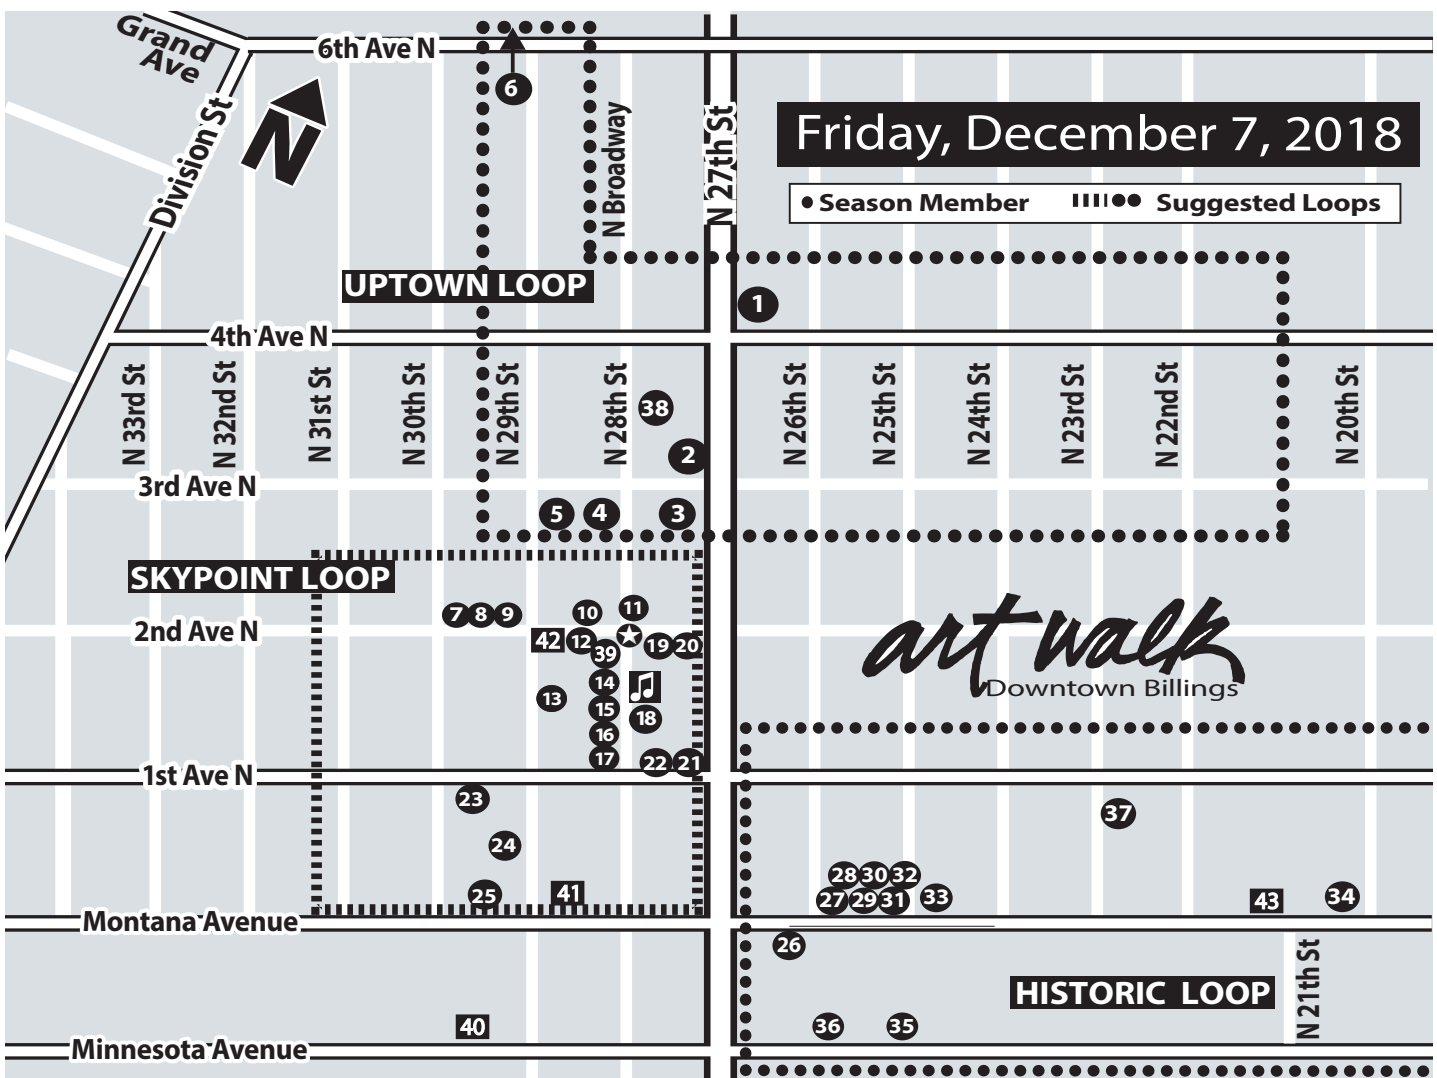

Friday, December 7, 2018

● Season Member ■■■■■● Suggested Loops

art walk
Downtown Billings

UPTOWN LOOP

- ① Yellowstone Art Museum 401 North 27th Street
- ② 1st Congregational Church 310 North 27th Street
- ③ Global Village 2730 - 3rd Avenue North
- ④ This House of Books 224 North Broadway
- ⑤ Barjon's 233 North 29th Street
- ⑥ Corby Skinner -The Castle 622 North 29th Street
- ③⑧ Seva Kitchen 313 North Broadway

SKYPOINT LOOP

- ⑦ Kennedy's Stained Glass 2923 - 2nd Avenue North
- ⑧ Sandstone Gallery 2913 - 2nd Avenue North
- ⑨ Stephen Haraden Studio & Gallery 2911 - 2nd Avenue North
- ⑩ Downtown Billings Alliance 2815 - 2nd Avenue North
- ⑪ 504 Square Feet Pottery 2nd Avenue & Broadway
- ⑫ Gallery Interiors 2814 - 2nd Avenue North
- ⑬ Sassy Biscuit 115 North 29th Street
- ⑭ Terakedis Fine Art 112 North Broadway
- ⑮ Bishops Cut & Color 108 North Broadway
- ⑯ Joy of Living 102 North Broadway
- ⑰ The Stapleton Gallery 104 North Broadway
- ⑱ Aspinwall 103 North Broadway
- ⑲ Montana Gallery 2710 - 2nd Avenue North
- ⑳ North Acre Real Estate 2700 - 2nd Avenue North
- ㉑ Jake's Gallery Closed for December Event
- ㉒ Straight 'n Arrow 2715 - 1st Avenue North
- ㉓ Black Dagger Tattoo 2914 - 1st Avenue North

SKYPOINT LOOP (continued)

- ⑳④ Underground Culture Krew 12 North 29th Street
- ㉑ Art 2905 2905 Montana Avenue
- ㉓⑨ Rebels & Razors 118 North Broadway
- ★ Skypoint Sculptures 29th & North Broadway
- 🎵 Free Spirit Rock @ Hooligans 109 North Broadway

ONE TIME PARTICIPANTS

- ㉒④ Kirks Grocery 2920 Minnesota Avenue
- ㉒④① Western Heritage Center 2822 Montana Avenue
- ㉒④② Cricket Clothing Co. 2814 2nd Avenue North
- ㉒④③ Kucera Weigh Station Gallery 2111 Montana Avenue